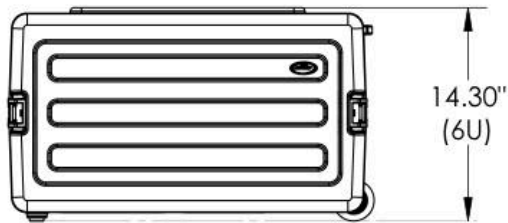

[Draw]

1SKB-R6W

Case Series:	Rolling Rack Series	Dimensions (for reference only)				
		Length	Width	Overall	Base / Lid	
Case part#	1SKB-R6W					
		left to right	front to back	height	height	
Weight:		Exterior	24.50"	24.00"	14.30"	
		Interior	19" Rack	19.00"	6U	